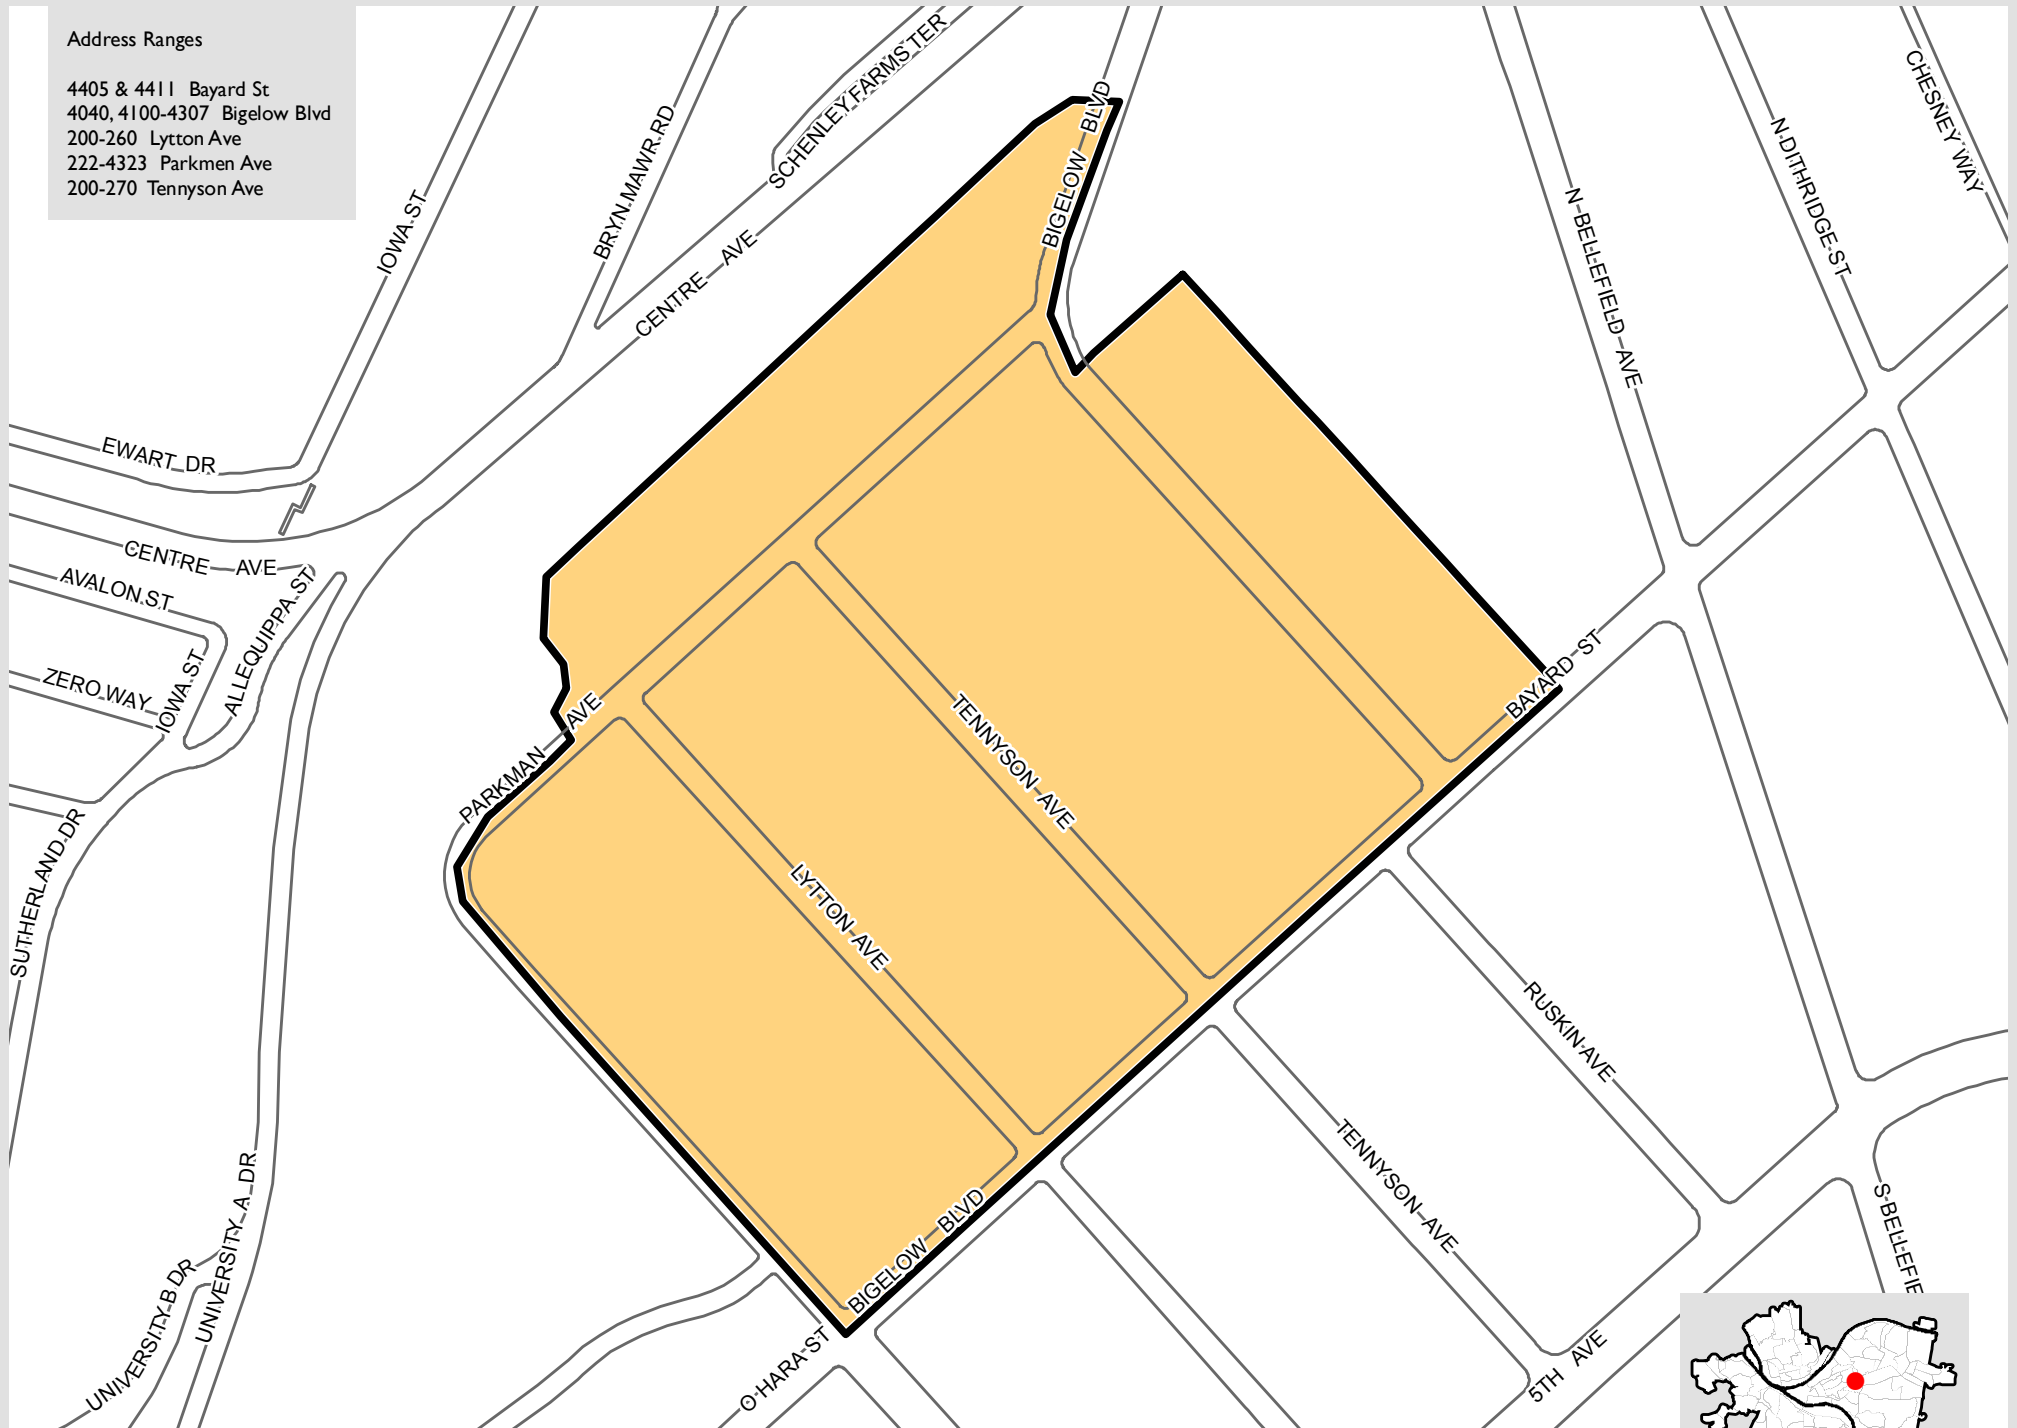

Address Ranges

4405 & 4411 Bayard St
4040, 4100-4307 Bigelow Blvd
200-260 Lytton Ave
222-4323 Parkmen Ave
200-270 Tennyson Ave

Residential Permit Parking
District FF

- Streets
- Permit Parking
- Park
- Greenway
- Cemetery
- Water