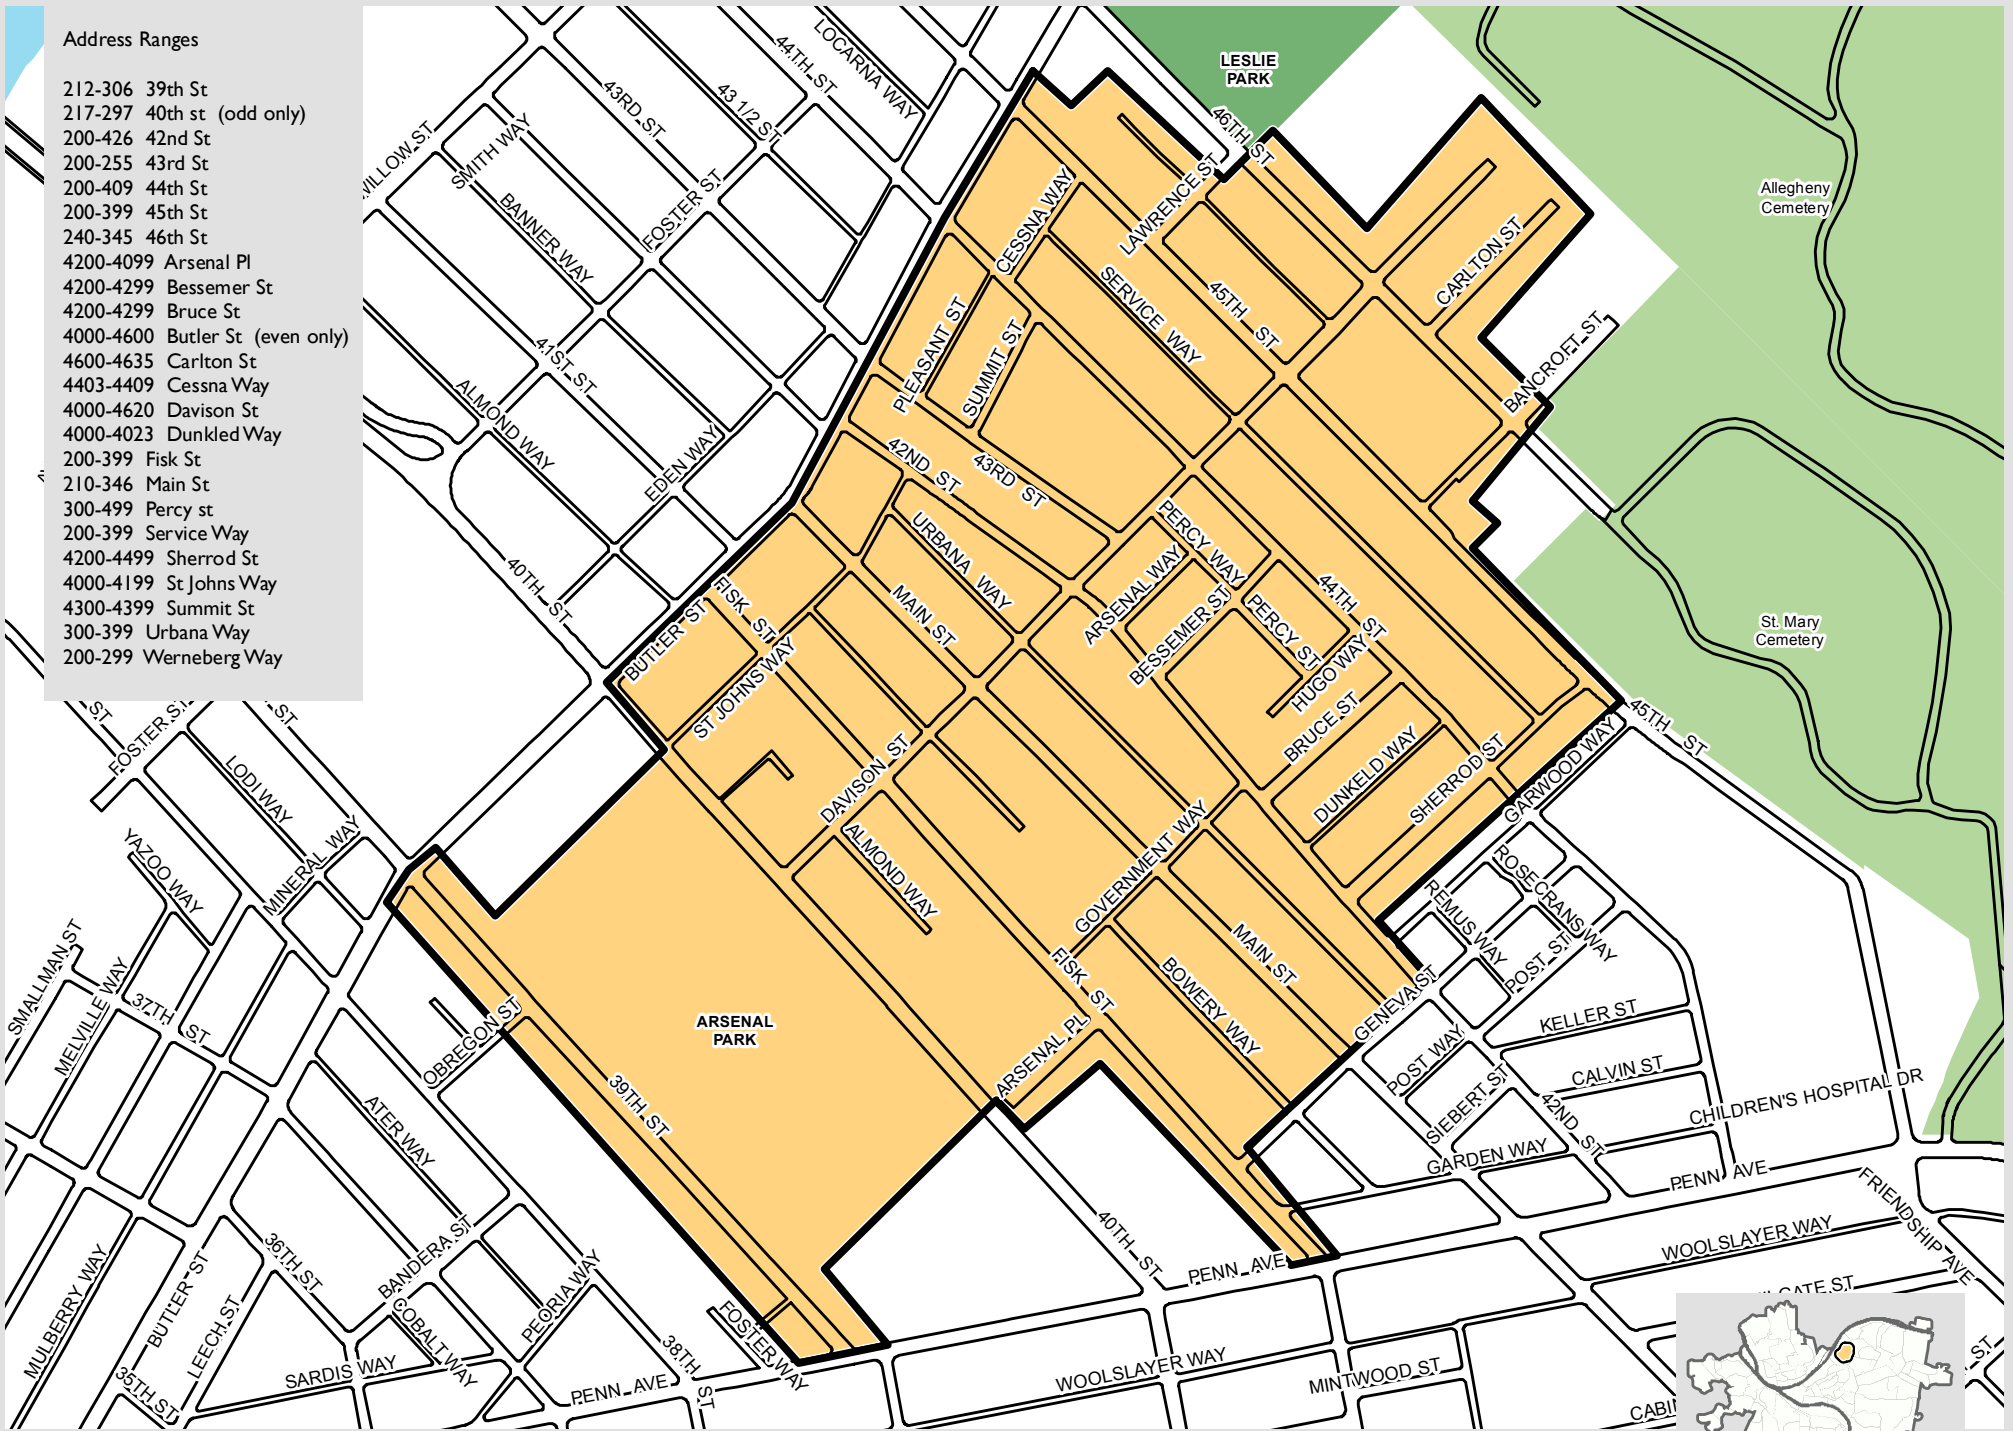

Address Ranges

- 212-306 39th St
- 217-297 40th St (odd only)
- 200-426 42nd St
- 200-255 43rd St
- 200-409 44th St
- 200-399 45th St
- 240-345 46th St
- 4200-4099 Arsenal Pl
- 4200-4299 Bessemer St
- 4200-4299 Bruce St
- 4000-4600 Butler St (even only)
- 4600-4635 Carlton St
- 4403-4409 Cessna Way
- 4000-4620 Davison St
- 4000-4023 Dunkled Way
- 200-399 Fisk St
- 210-346 Main St
- 300-499 Percy St
- 200-399 Service Way
- 4200-4499 Sherrod St
- 4000-4199 St Johns Way
- 4300-4399 Summit St
- 300-399 Urbana Way
- 200-299 Werneberg Way

Residential Permit Parking District A

- Streets
- Park
- Cemetery
- Permit Parking
- Greenway
- Water