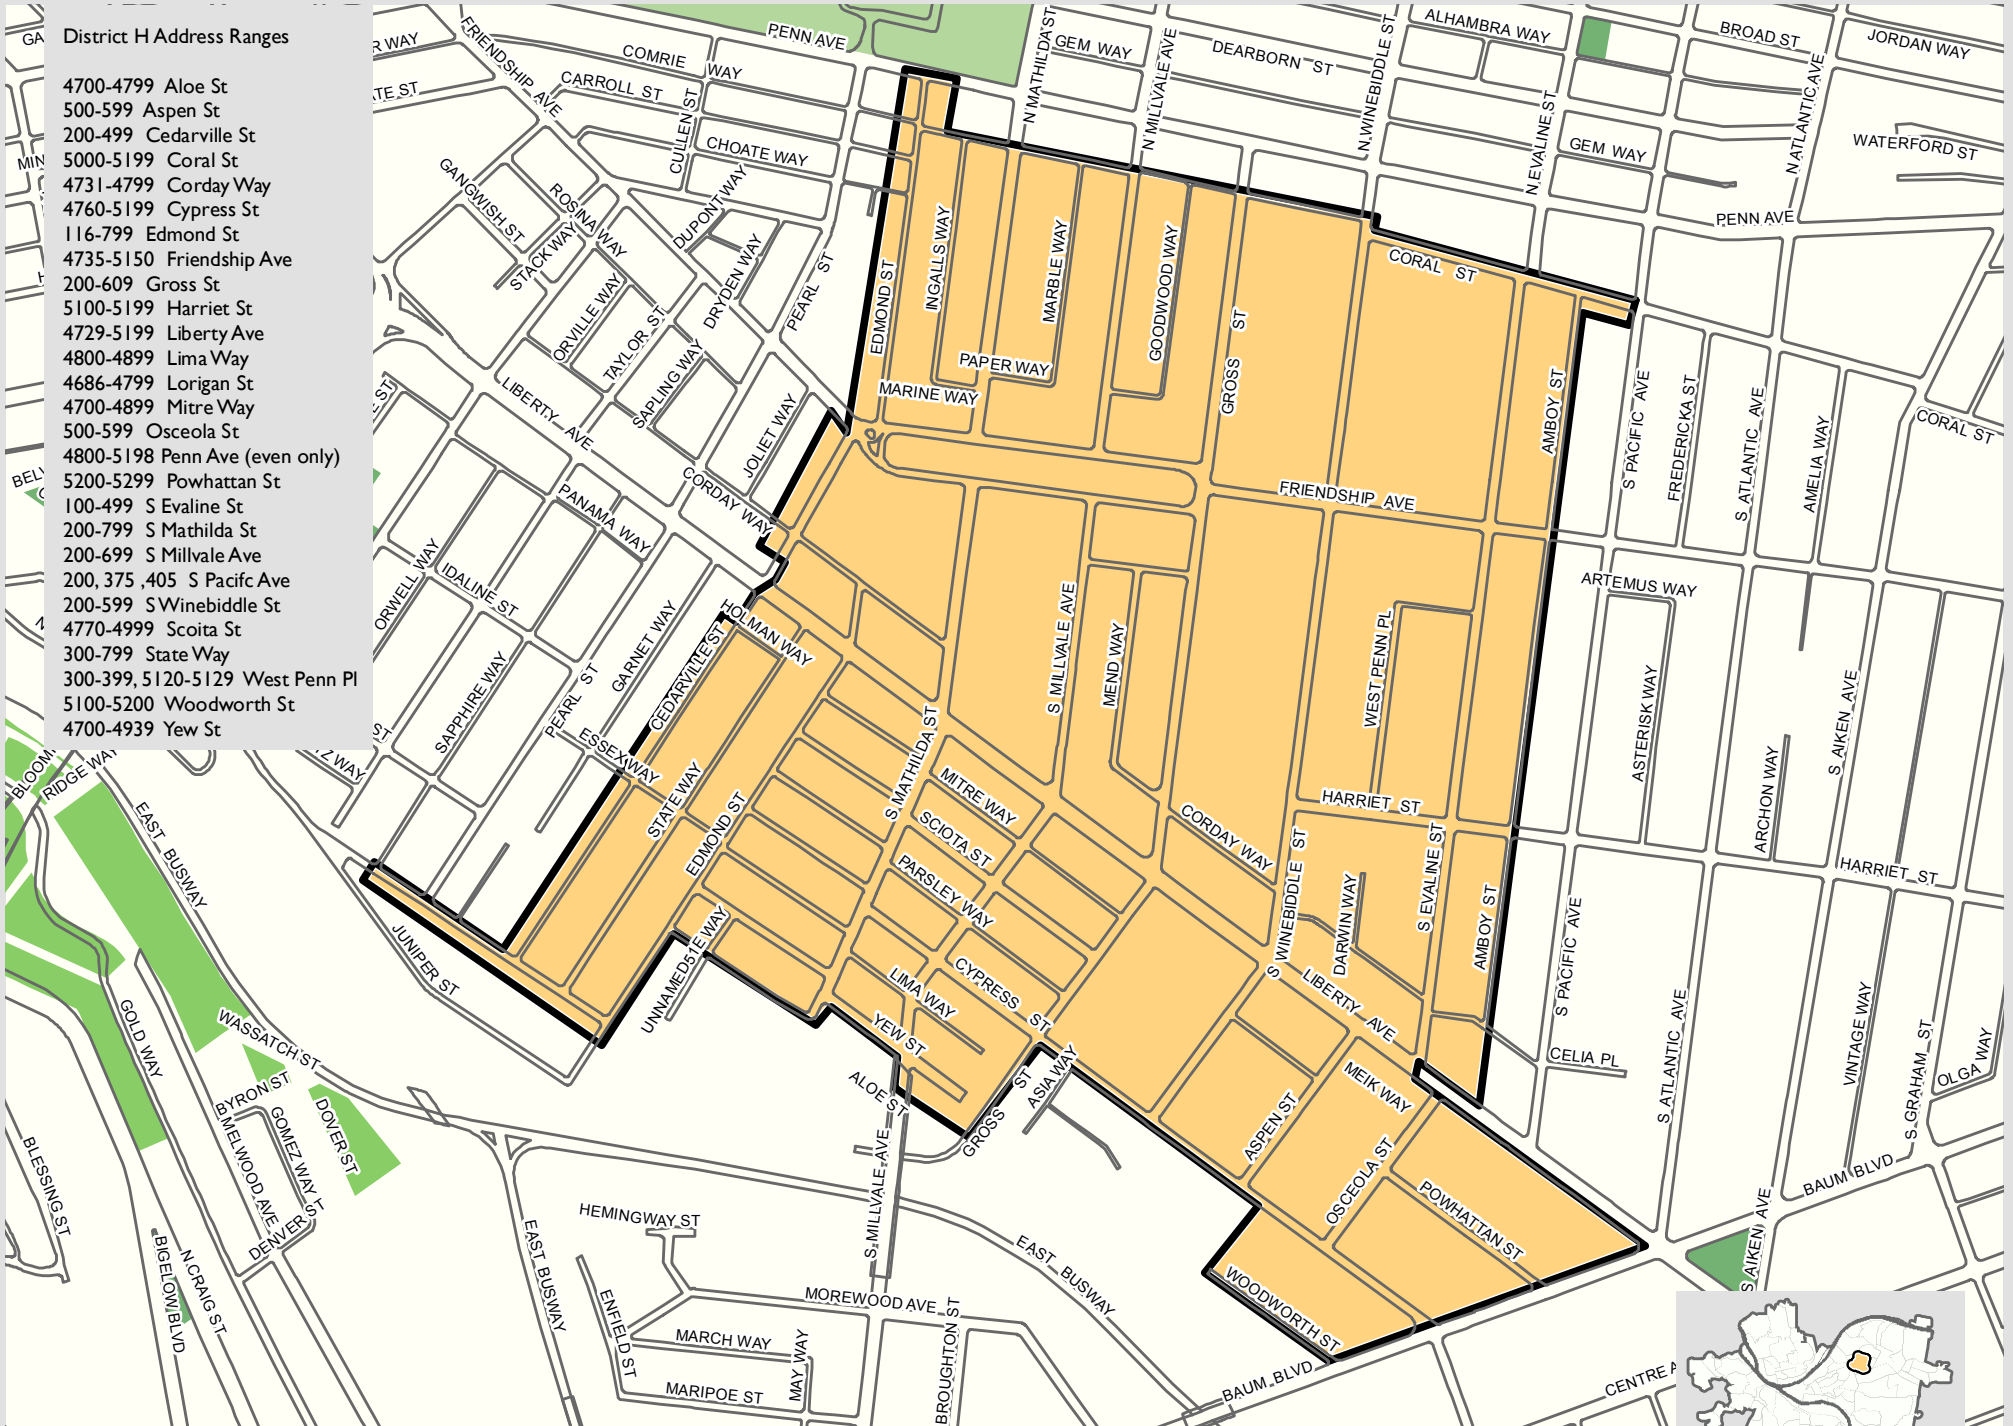

District H Address Ranges

- 4700-4799 Aloe St
- 500-599 Aspen St
- 200-499 Cedarville St
- 5000-5199 Coral St
- 4731-4799 Corday Way
- 4760-5199 Cypress St
- 116-799 Edmond St
- 4735-5150 Friendship Ave
- 200-609 Gross St
- 5100-5199 Harriet St
- 4729-5199 Liberty Ave
- 4800-4899 Lima Way
- 4686-4799 Lorigan St
- 4700-4899 Mitre Way
- 500-599 Osceola St
- 4800-5198 Penn Ave (even only)
- 5200-5299 Powhattan St
- 100-499 S Evaline St
- 200-799 S Mathilda St
- 200-699 S Millvale Ave
- 200, 375, 405 S Pacific Ave
- 200-599 SWinebiddle St
- 4770-4999 Scoita St
- 300-799 State Way
- 300-399, 5120-5129 West Penn Pl
- 5100-5200 Woodworth St
- 4700-4939 Yew St

Residential Permit Parking
District H

- Streets
- Water
- Greenway
- Permit Parking
- Park
- Cemetery