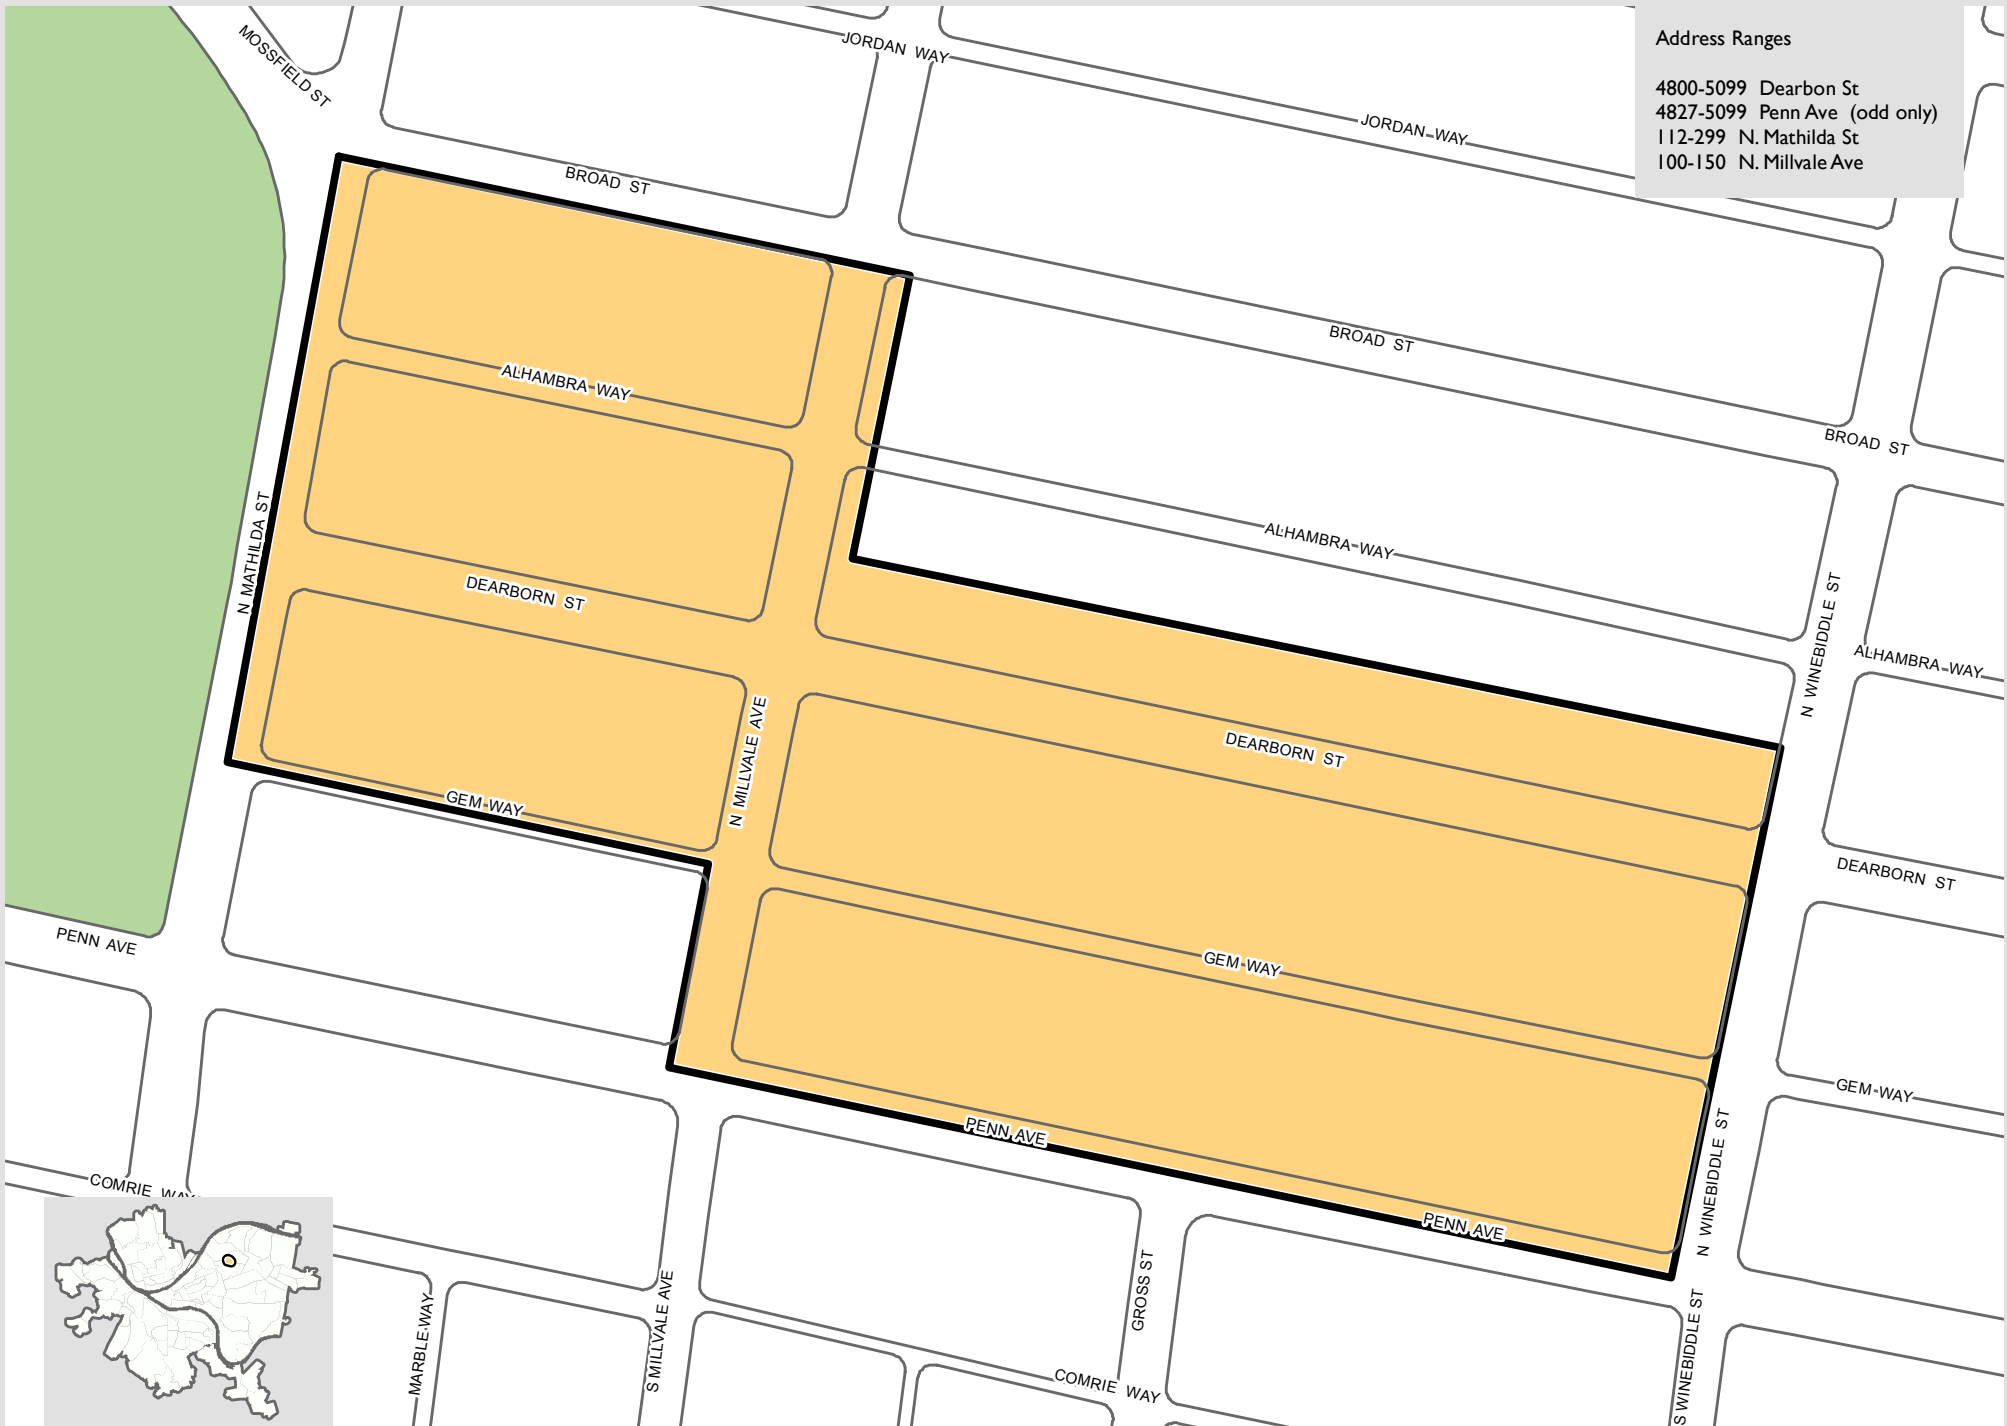

Address Ranges  
 4800-5099 Dearborn St  
 4827-5099 Penn Ave (odd only)  
 112-299 N. Mathilda St  
 100-150 N. Millvale Ave

**Residential Permit Parking  
 District I**

-  Streets
-  Park
-  Cemetery
-  Permit Parking
-  Greenway
-  Water