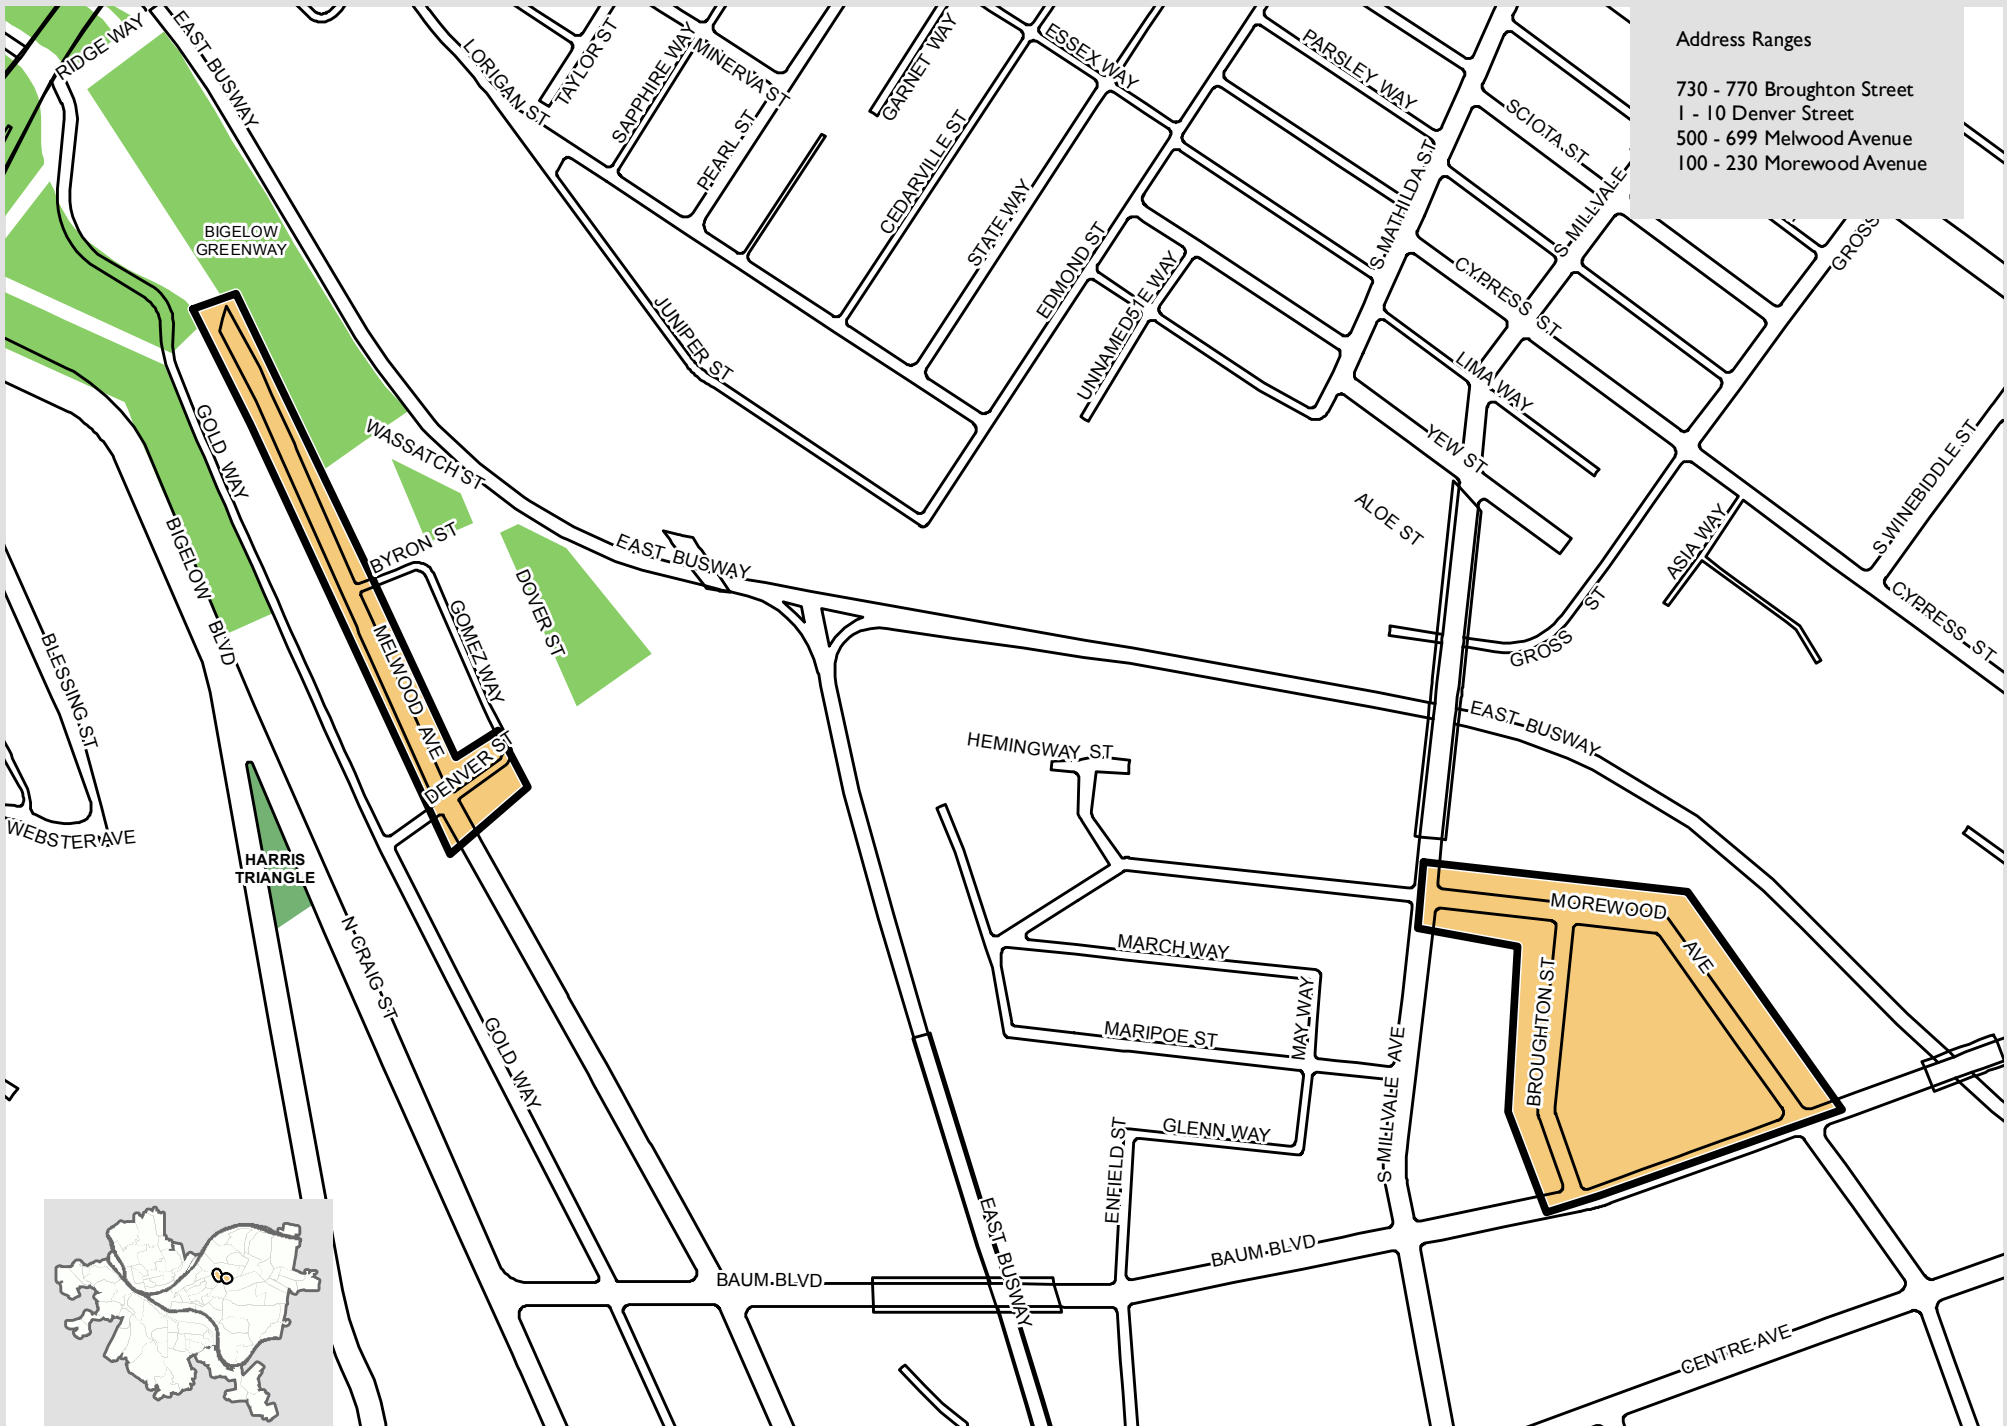

Address Ranges  
 730 - 770 Broughton Street  
 1 - 10 Denver Street  
 500 - 699 Melwood Avenue  
 100 - 230 Morewood Avenue

**Residential Permit Parking  
 District LL**

- ~ Streets
- ◻ Permit Parking
- ◻ Park
- ◻ Cemetery
- ◻ Greenway
- ◻ Water