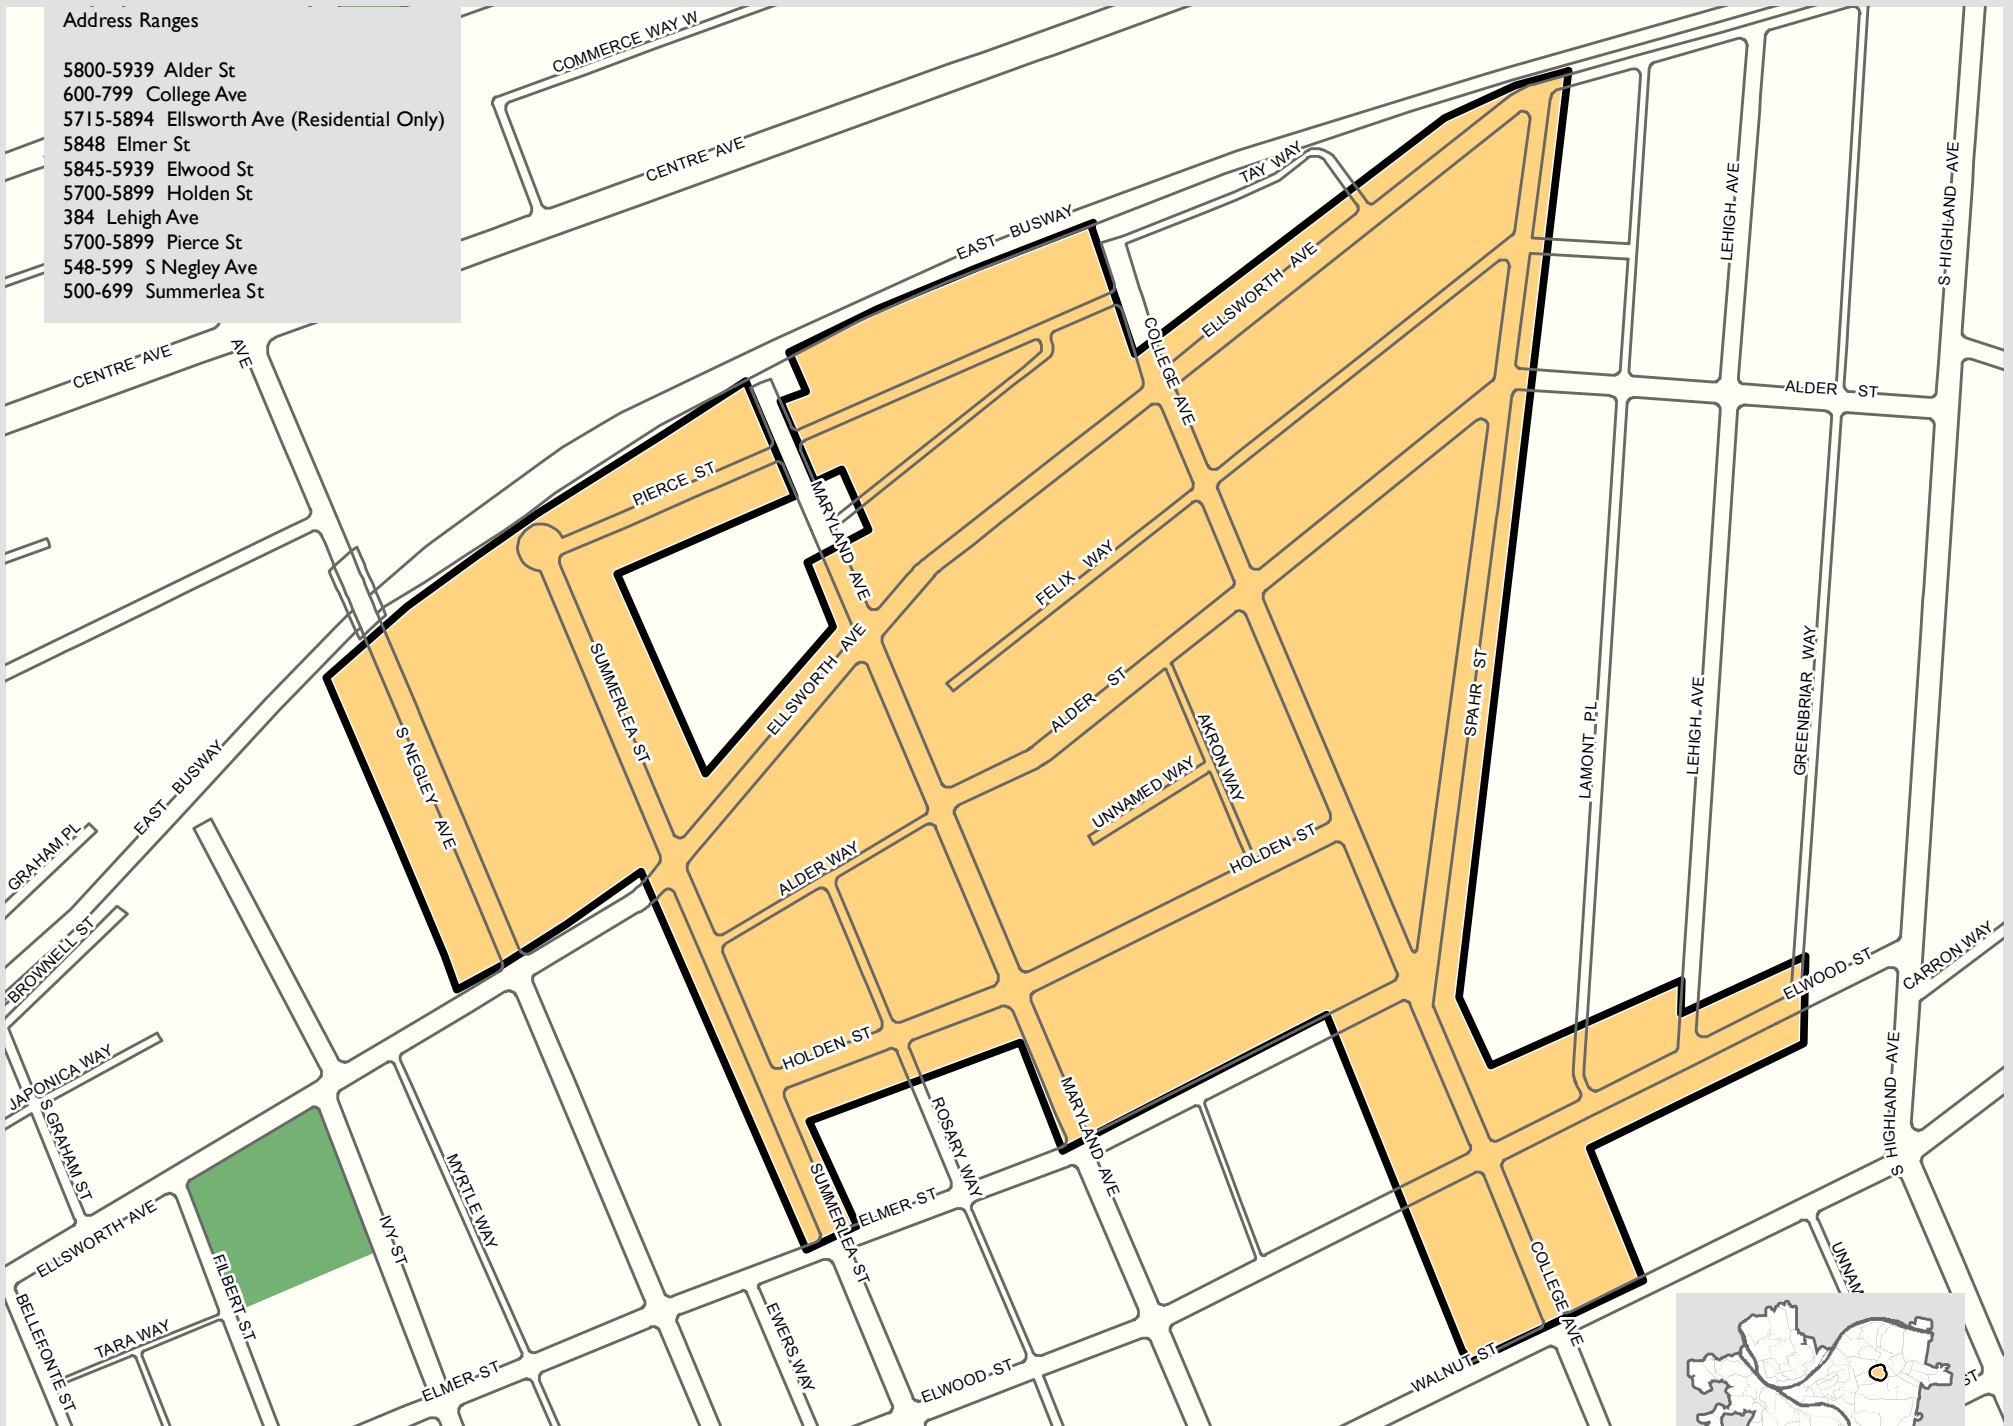

Address Ranges

- 5800-5939 Alder St
- 600-799 College Ave
- 5715-5894 Ellsworth Ave (Residential Only)
- 5848 Elmer St
- 5845-5939 Elwood St
- 5700-5899 Holden St
- 384 Lehigh Ave
- 5700-5899 Pierce St
- 548-599 S Negley Ave
- 500-699 Summerlea St

Residential Permit Parking
District Y

- Streets
- Park
- Cemetery
- Permit Parking
- Greenway
- Water