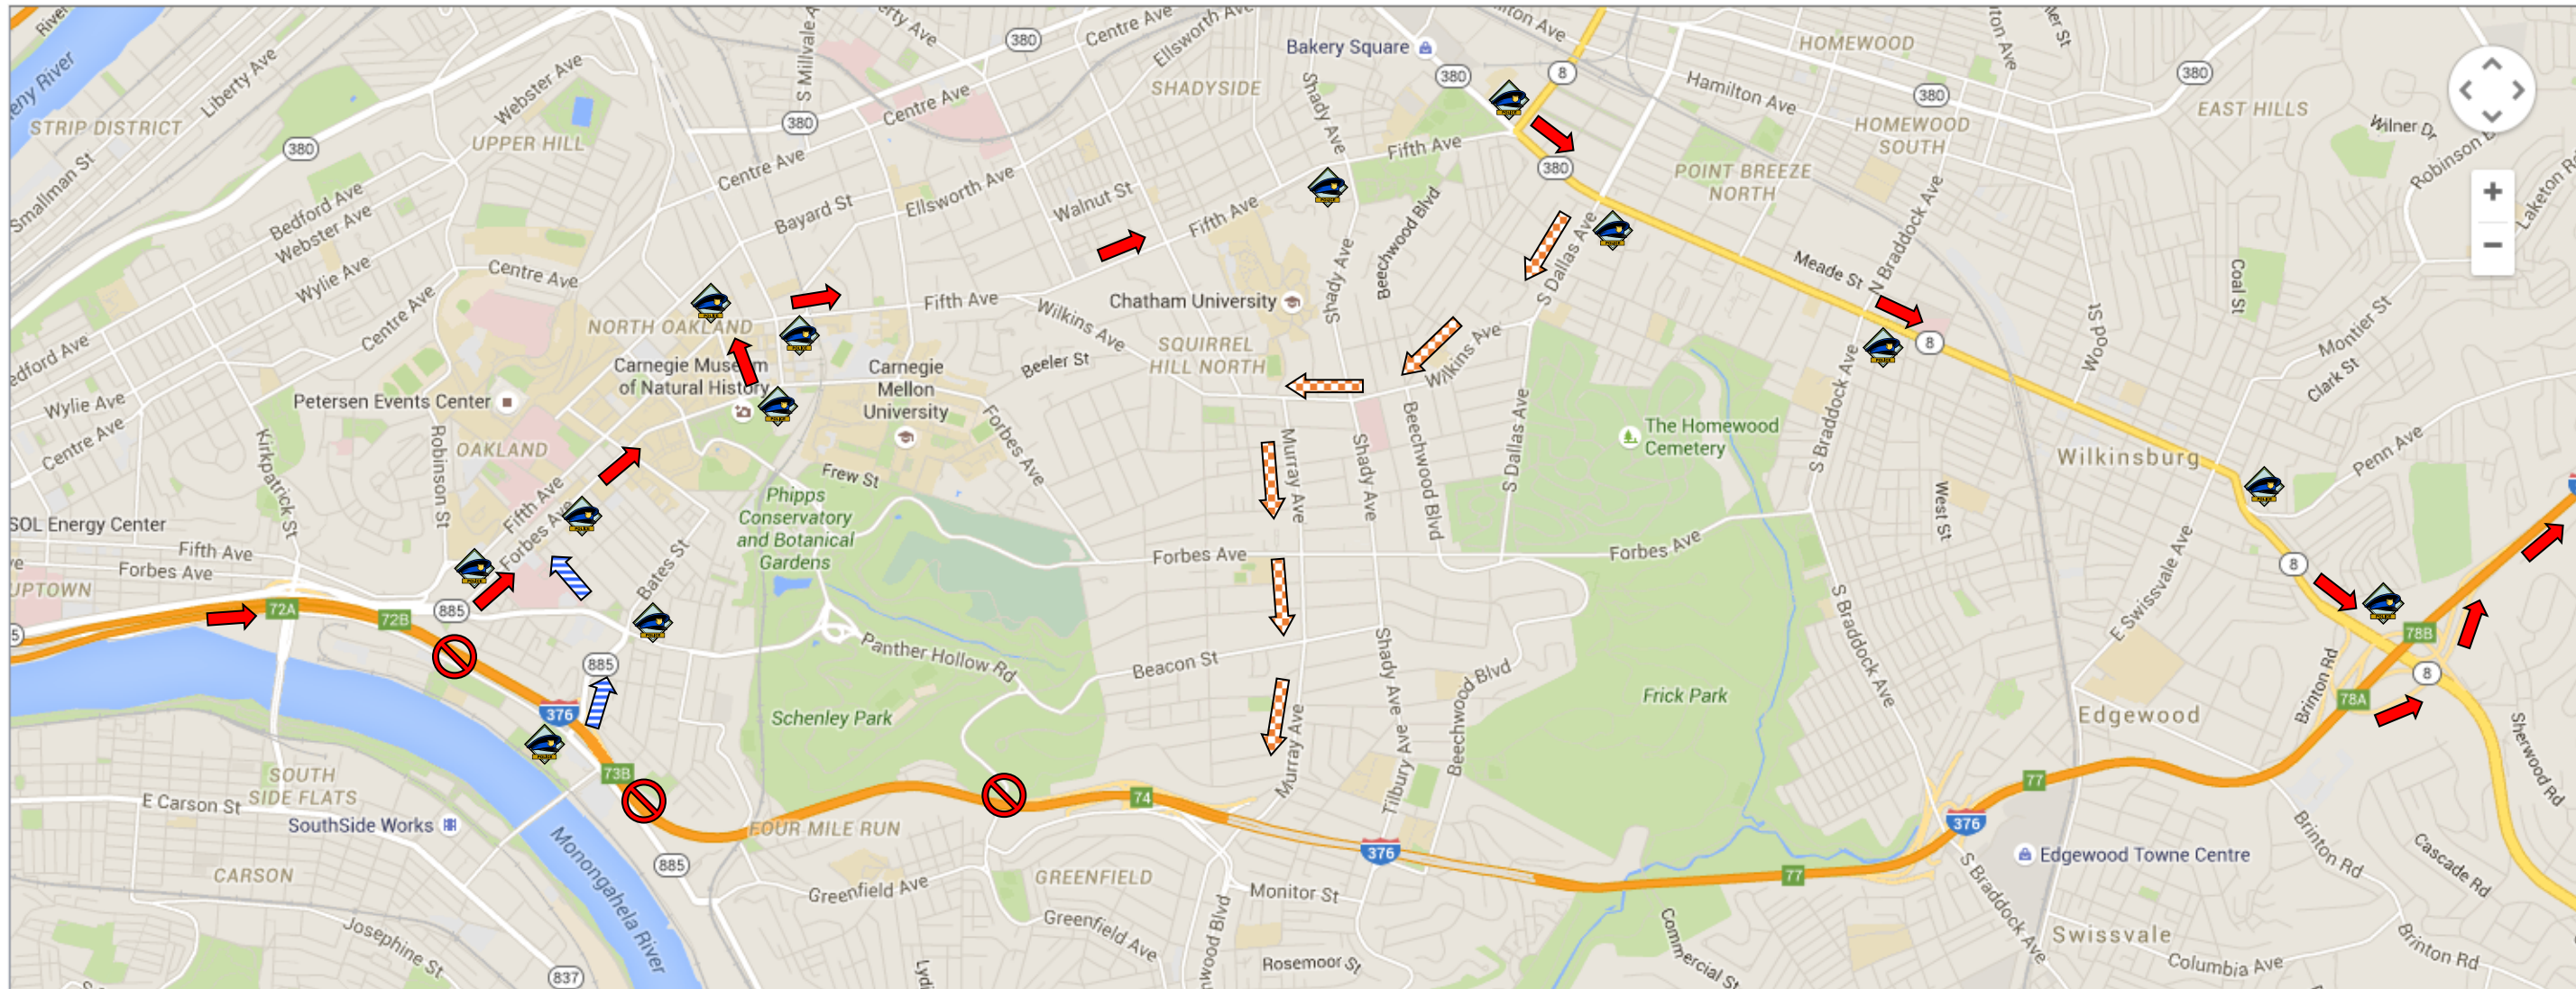

Parkway East – Eastbound Detour – November 4th at 10 PM until November 7th at 6 AM

I-376 EB Detour 
• Take Exit 72A (Forbes Ave.)
• Continue on Forbes Ave.
• Make Left onto S. Bellefield Ave.
• Make Right onto Fifth Ave.
• Continue on Fifth Ave.
• Make Right onto Penn Ave. (SR 8)
• Continue on Penn Ave. (SR 8)
• Take Exit 74 (Squirrel Hill)
• Make Right onto I-376 EB Ramp
• End Detour

I-376 EB Detour (From Bates St On Ramp) 
• Continue on Bates St.
• Make Left onto Blvd of the Allies
• Make slight Right onto Halket St.
• Make Right onto Forbes Ave.
• Continue on EB Detour

***Squirrel Hill/Homestead Posted Detour  ***
 From Primary Detour Penn Ave. take S. Dallas Ave. to Wilkins Ave. to Murray Ave.

Off Duty Police Locations	
1. Brinton Rd and Ardmore Blvd	9. Forbes Ave. and S. Bellefield Ave.
2. Penn Ave. and Ross St./Ardmore Blvd	10. Forbes Ave. and Meyran Ave.
3. Penn Ave. and S. Braddock Ave.	11. Forbes Ave. and Craft Ave.
4. Penn Ave. and S. Dallas Ave.	12. Bates St. and Blvd of Allies
5. Penn Ave. and Fifth Ave.	13. Bates St. and Second Ave.
6. Fifth Ave. and Shady Ave.	
7. Fifth Ave. and S. Craig St.	
8. Fifth Ave. and S. Bellefield Ave.	

Regional Posted Detour (NOT SHOWN):
 From Pittsburgh – Take SR 28 North. Take PA TURNPIKE (INTERCHANGE 48)
 From Airport/I79 – Take I-79 North from Interchange 59 and continue to Interchange 77. Take PA TURNPIKE (INTERCHANGE 28). Continue on PA TURNPIKE to Interchange 57.