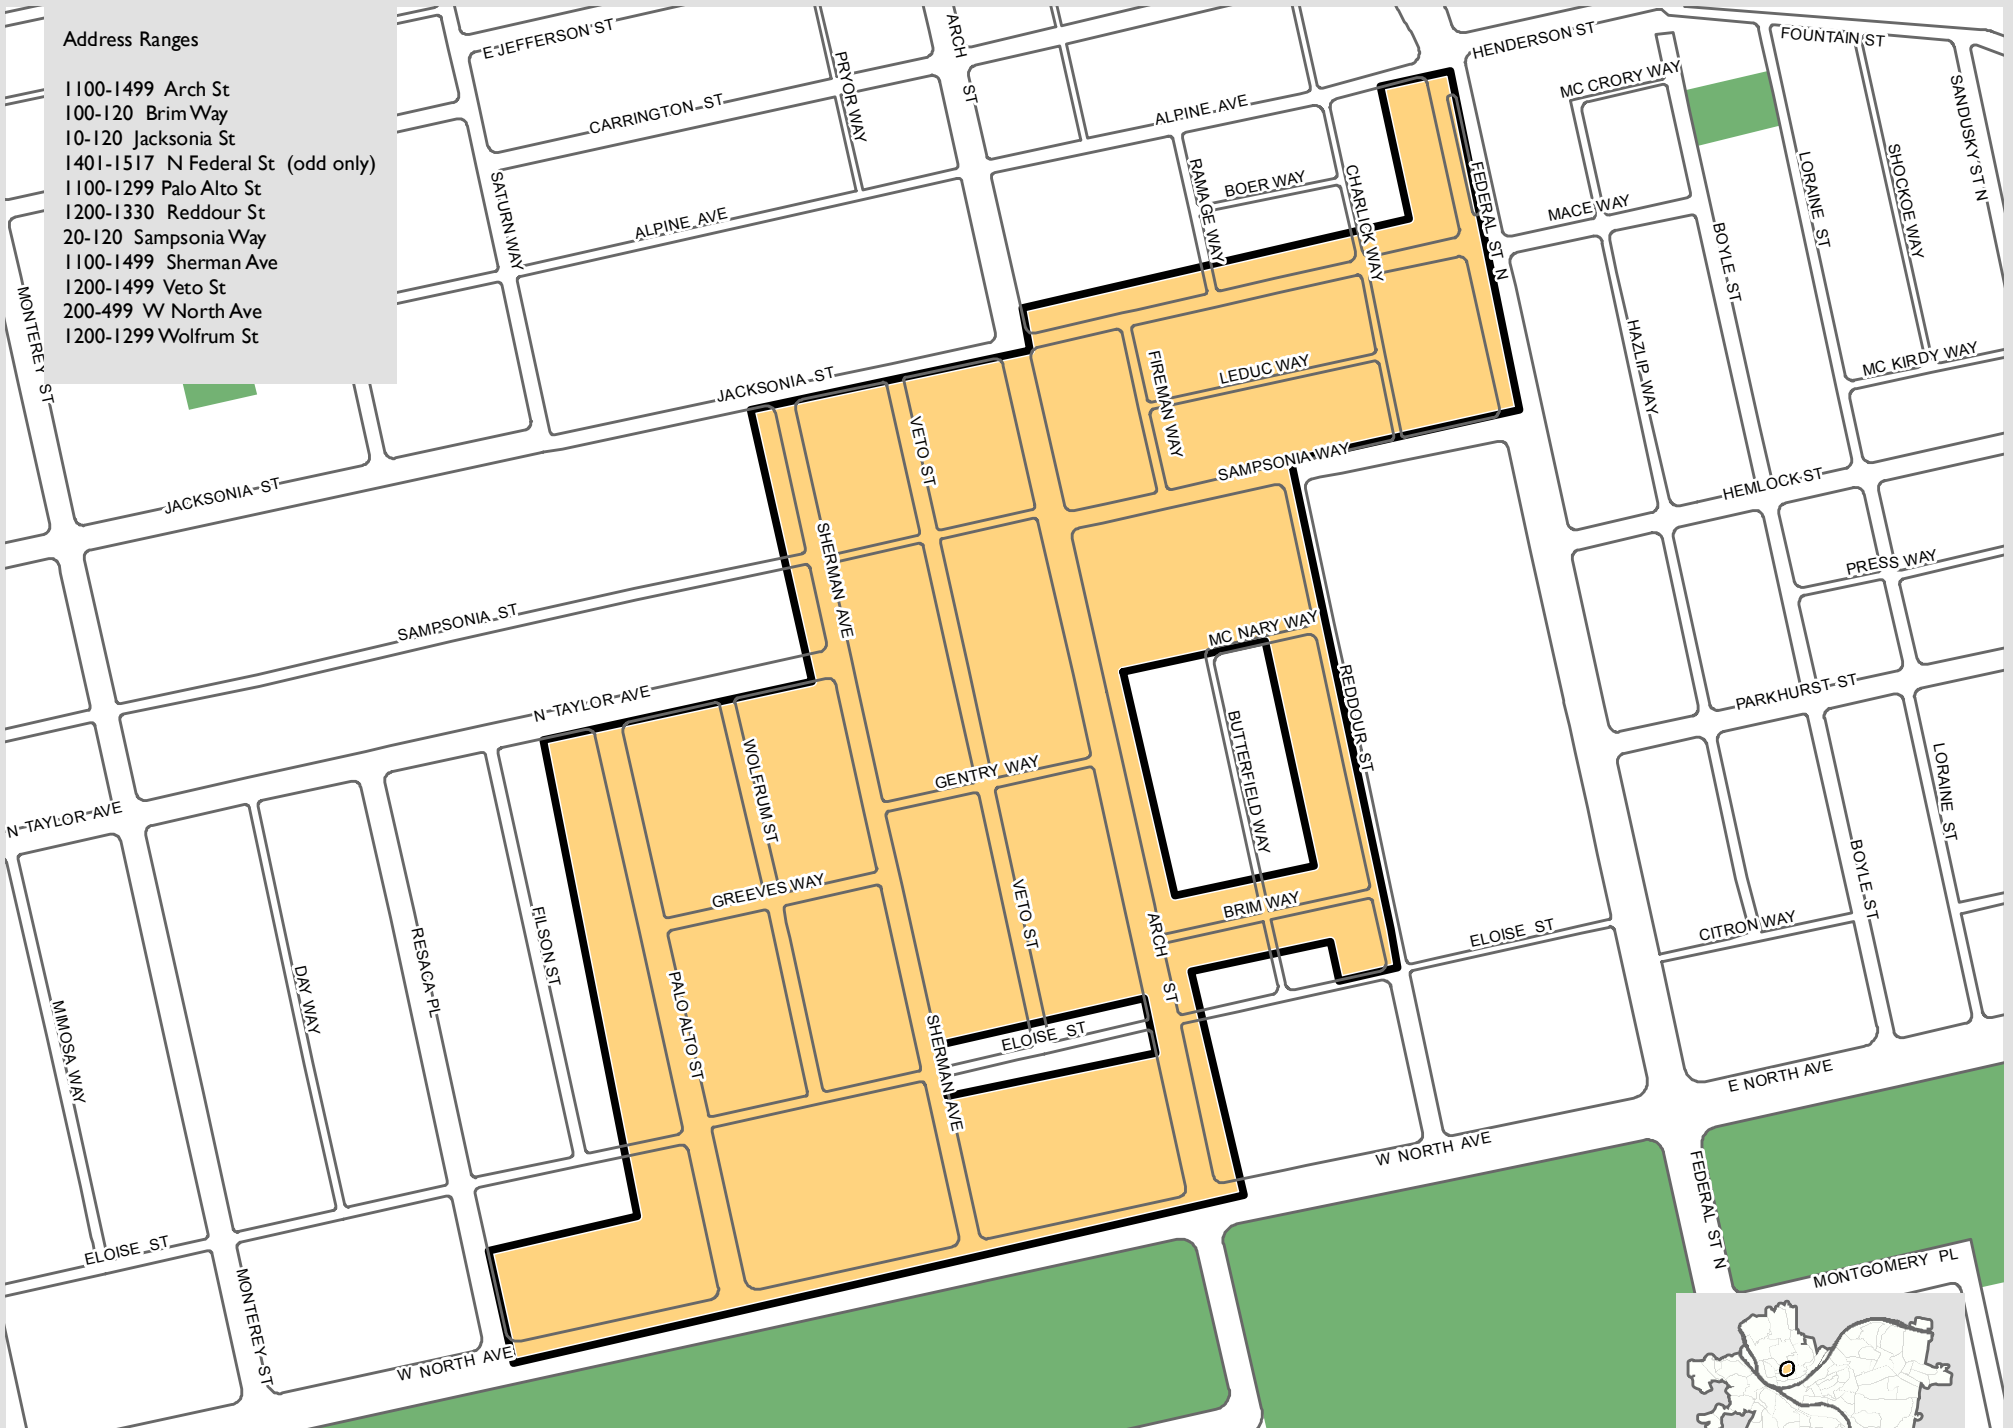

Address Ranges

- 1100-1499 Arch St
- 100-120 Brim Way
- 10-120 Jacksonia St
- 1401-1517 N Federal St (odd only)
- 1100-1299 Palo Alto St
- 1200-1330 Reddour St
- 20-120 Sampsonia Way
- 1100-1499 Sherman Ave
- 1200-1499 Veto St
- 200-499 W North Ave
- 1200-1299 Wolfrum St

**Residential Permit Parking  
District HH**

- Streets
- Park
- Cemetery
- Permit Parking
- Greenway
- Water