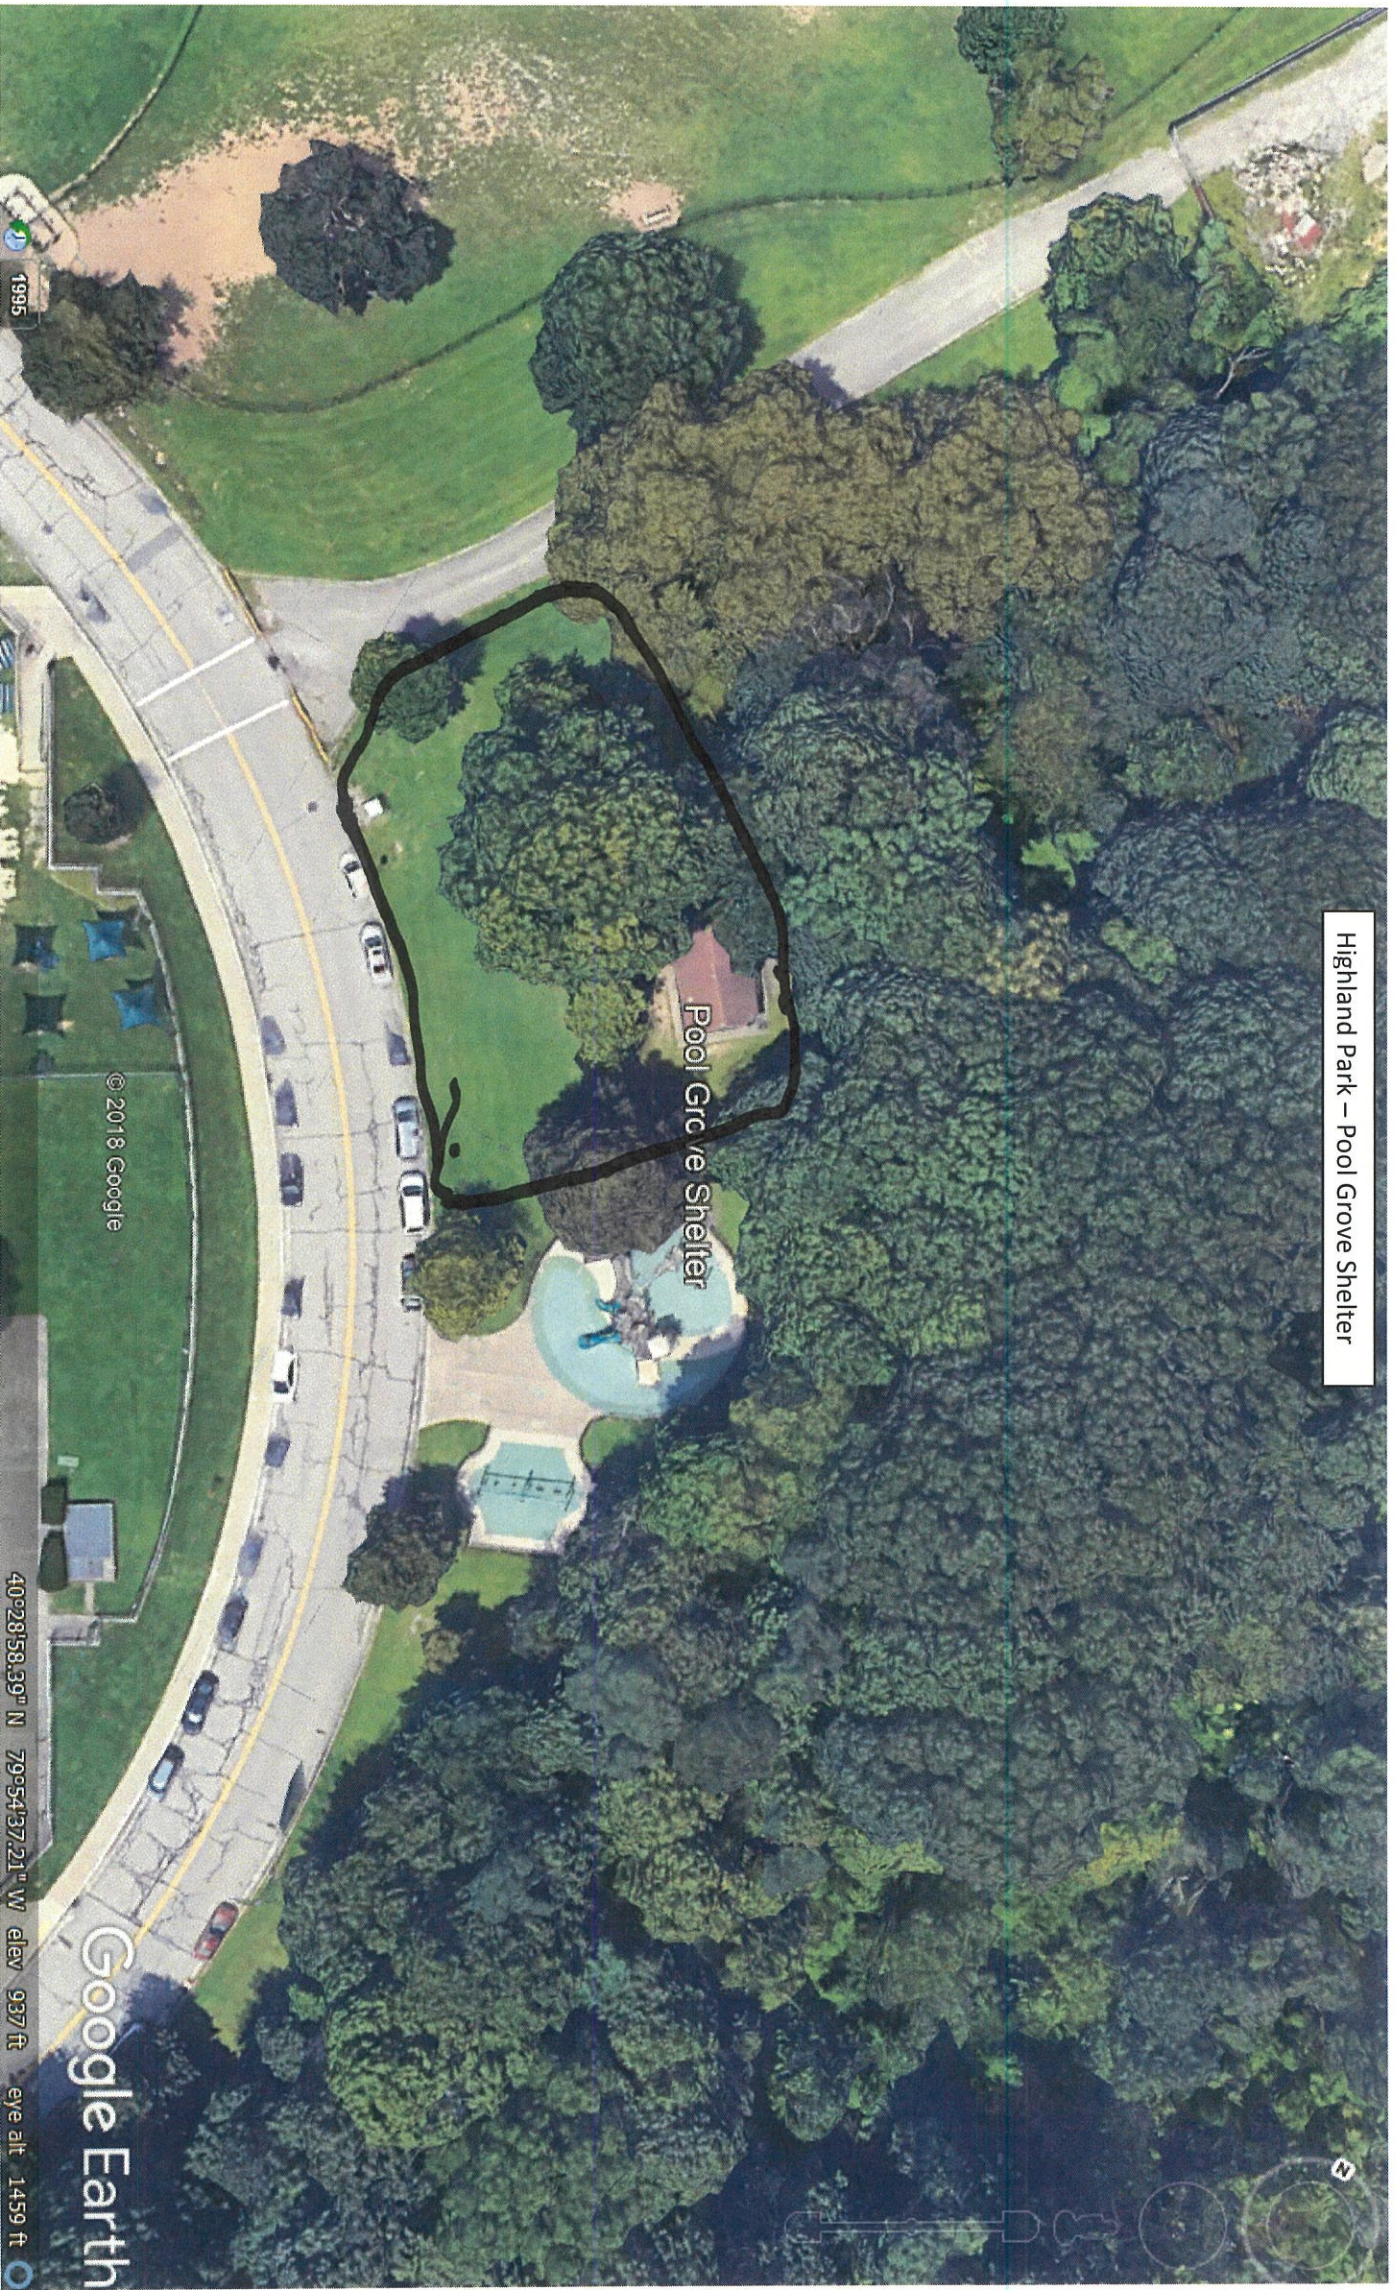

Highland Park – Pool Grove Shelter

1995

© 2018 Google

Google Earth

40°28'58.39" N 79°54'37.21" W elev 937 ft eye alt 1459 ft