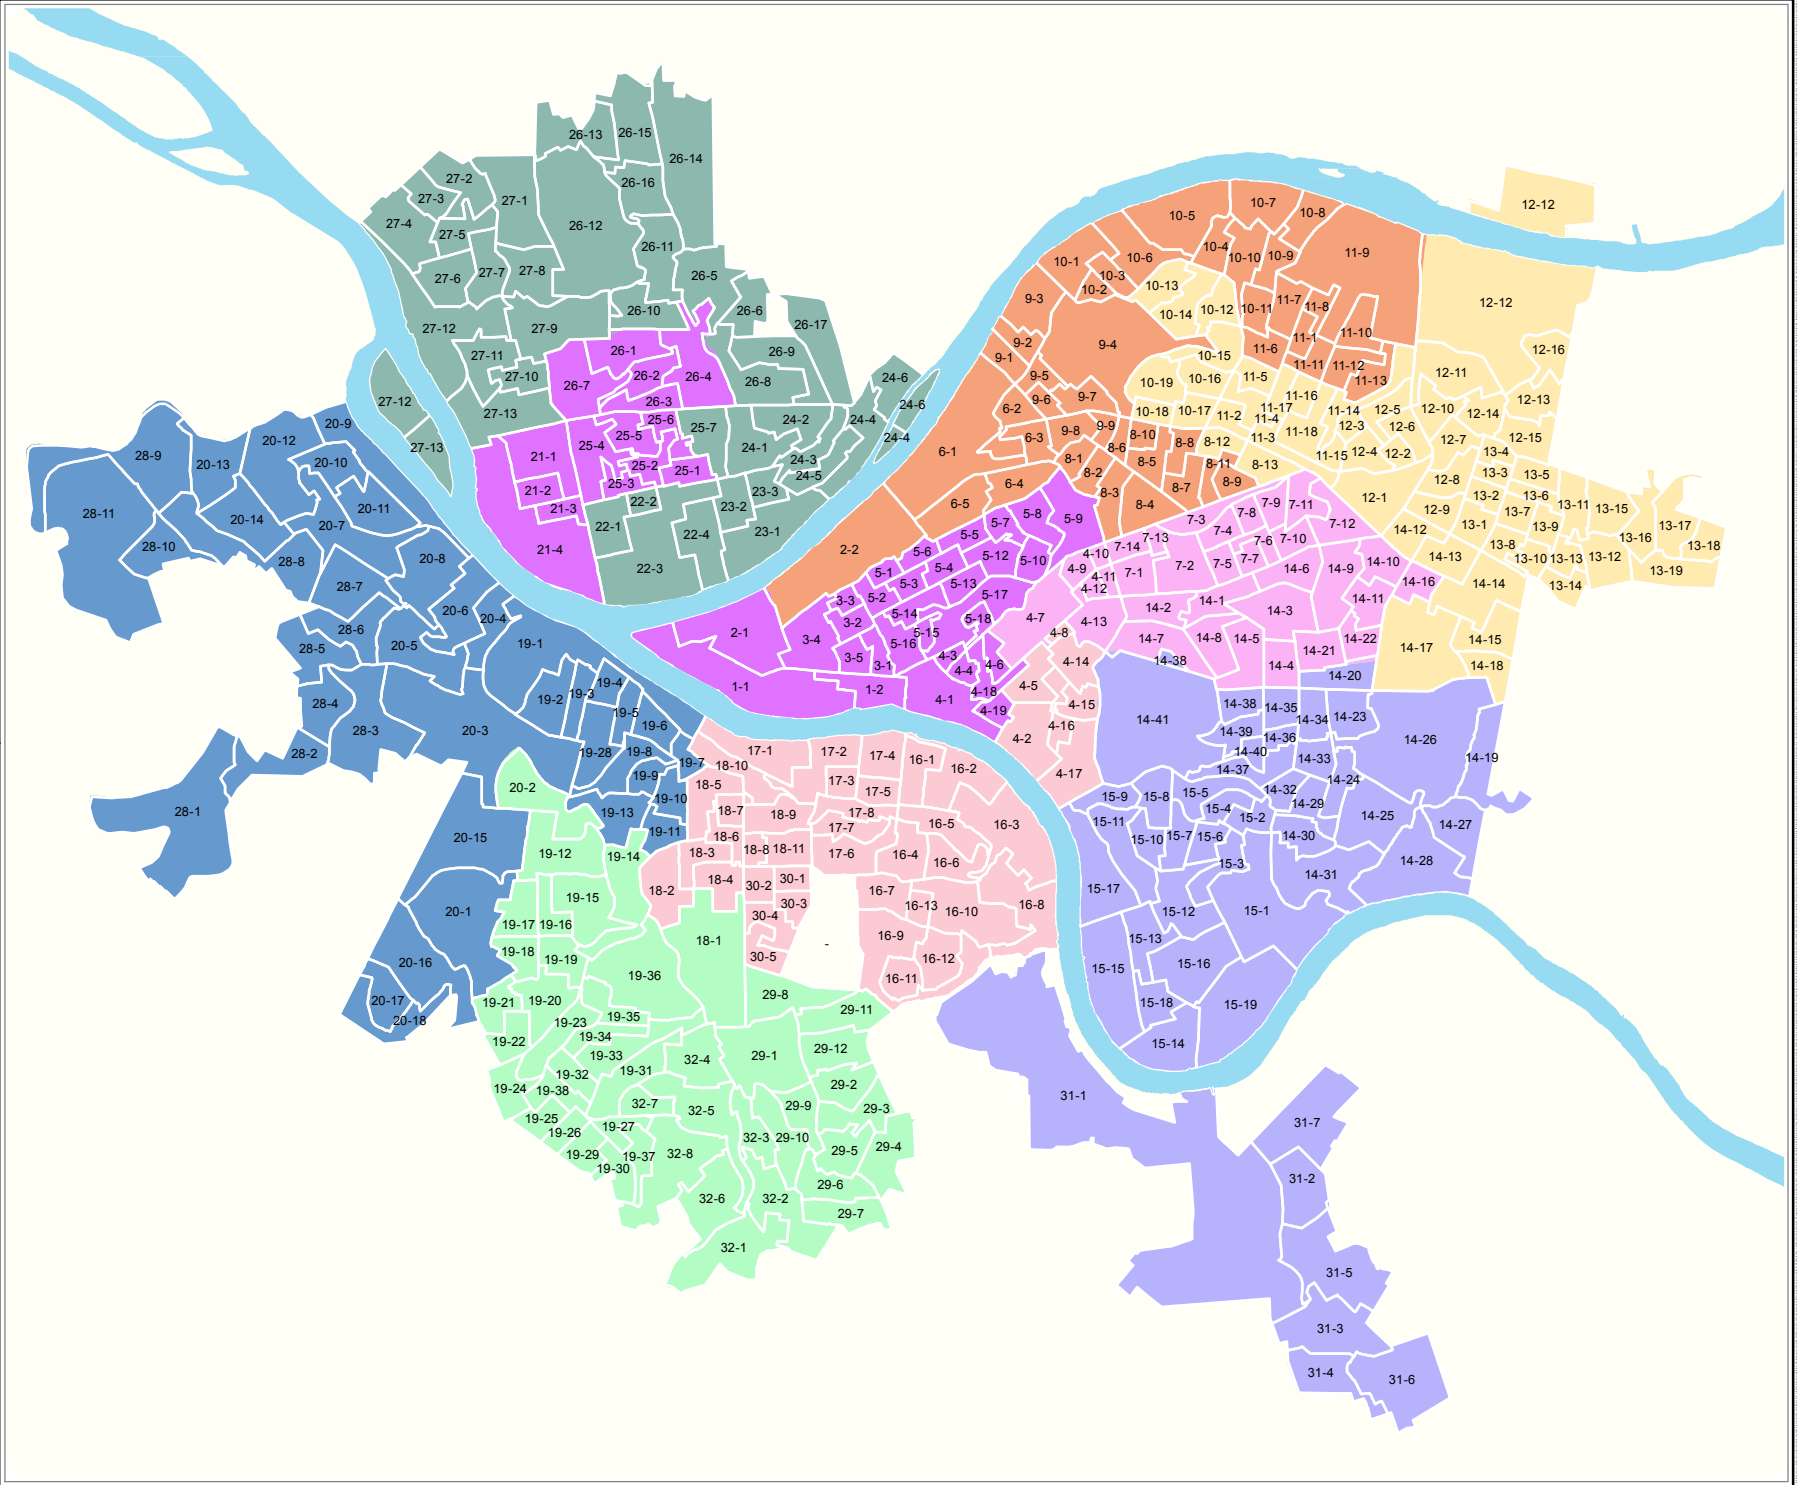

Department of City Planning
Council Districts and Voting Districts

Legend

Council Districts

- 1
- 2
- 3
- 4
- 5
- 6
- 7
- 8
- 9

Miles

0 0.5 1